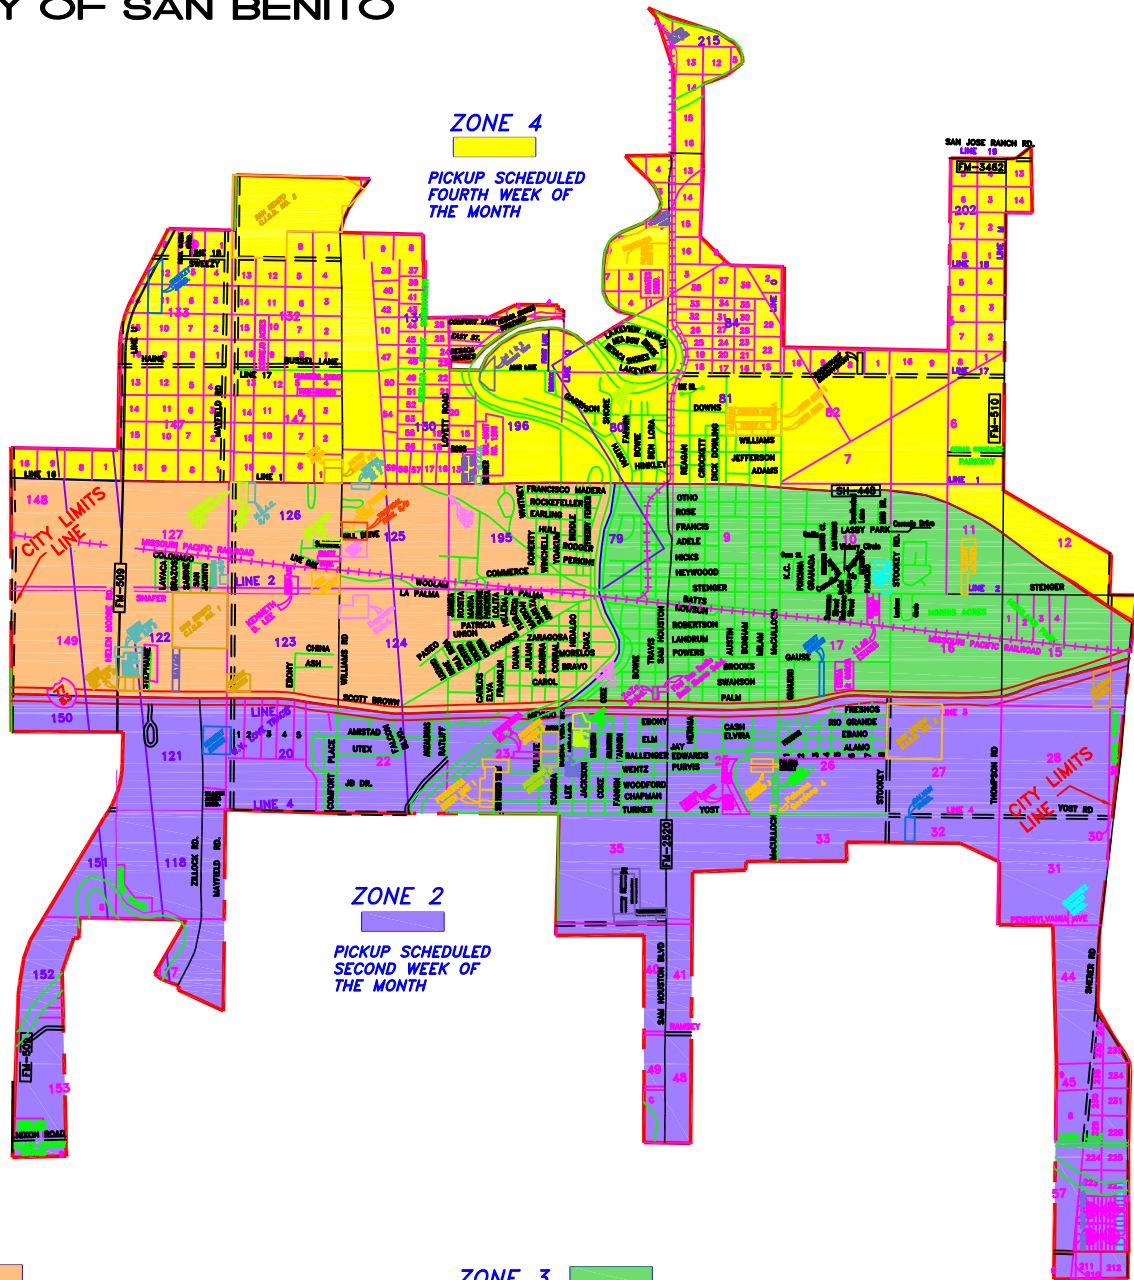

BRUSH COLLECTION CITY OF SAN BENITO

ZONE 4
PICKUP SCHEDULED
FOURTH WEEK OF
THE MONTH

ZONE 1
PICKUP SCHEDULED
FIRST WEEK OF
THE MONTH

ZONE 3
PICKUP SCHEDULED
THIRD WEEK OF
THE MONTH

ZONE 2
PICKUP SCHEDULED
SECOND WEEK OF
THE MONTH

ZONE 1
North side of expressway 77/83 to Business
77 from Whalen Road to Resaca

ZONE 3
South Business 77, north Expressway 83 to
F.M. 732

ZONE 2
South side of Expressway 77/83 from F.M. 509
to F.M. 732 city limits

ZONE 4
North side of Business 77 from F.M. 509 to
F.M. 510